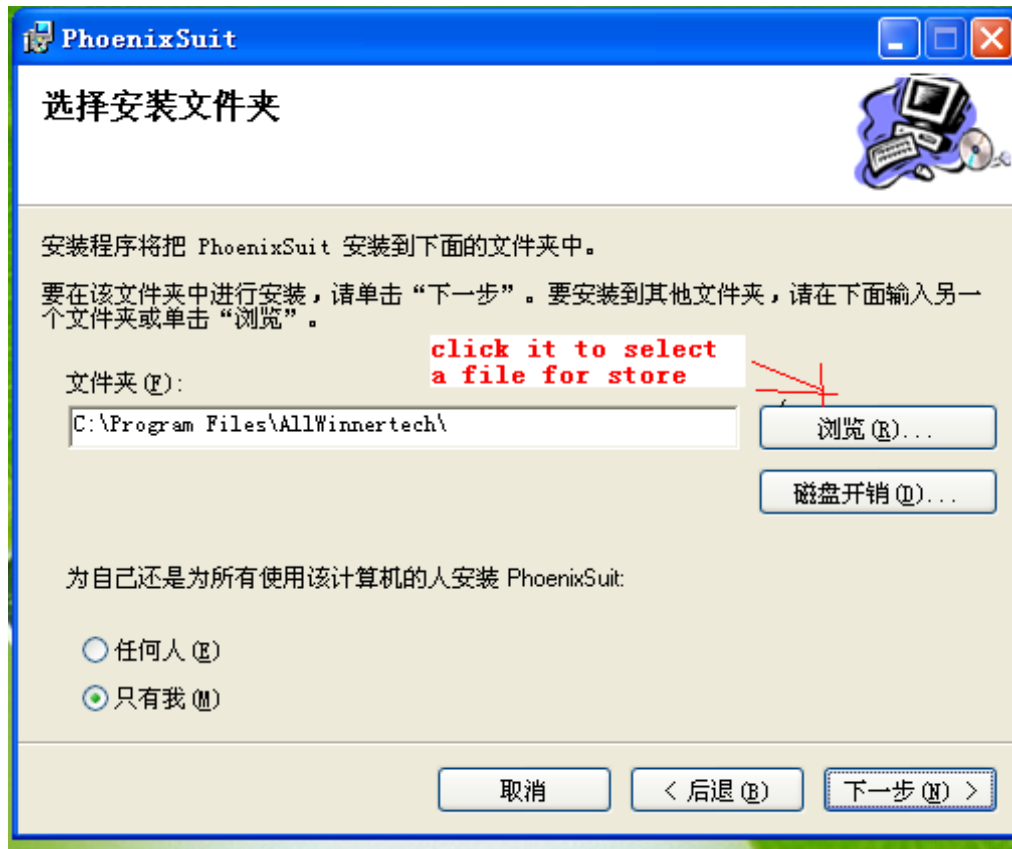

Quad core tablets flash tool. Pls see the following procedure for the tool installing.

1.0

Double click it

2.0

3.0

4.0

5.0

6.0