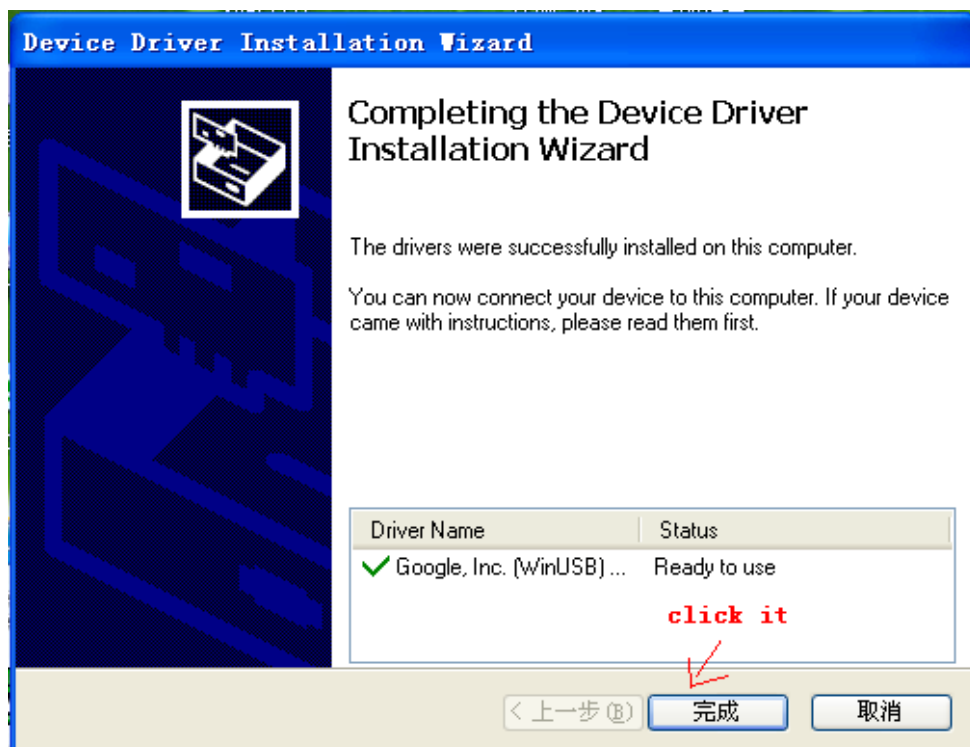

8. □

9.) it is the tool icon.