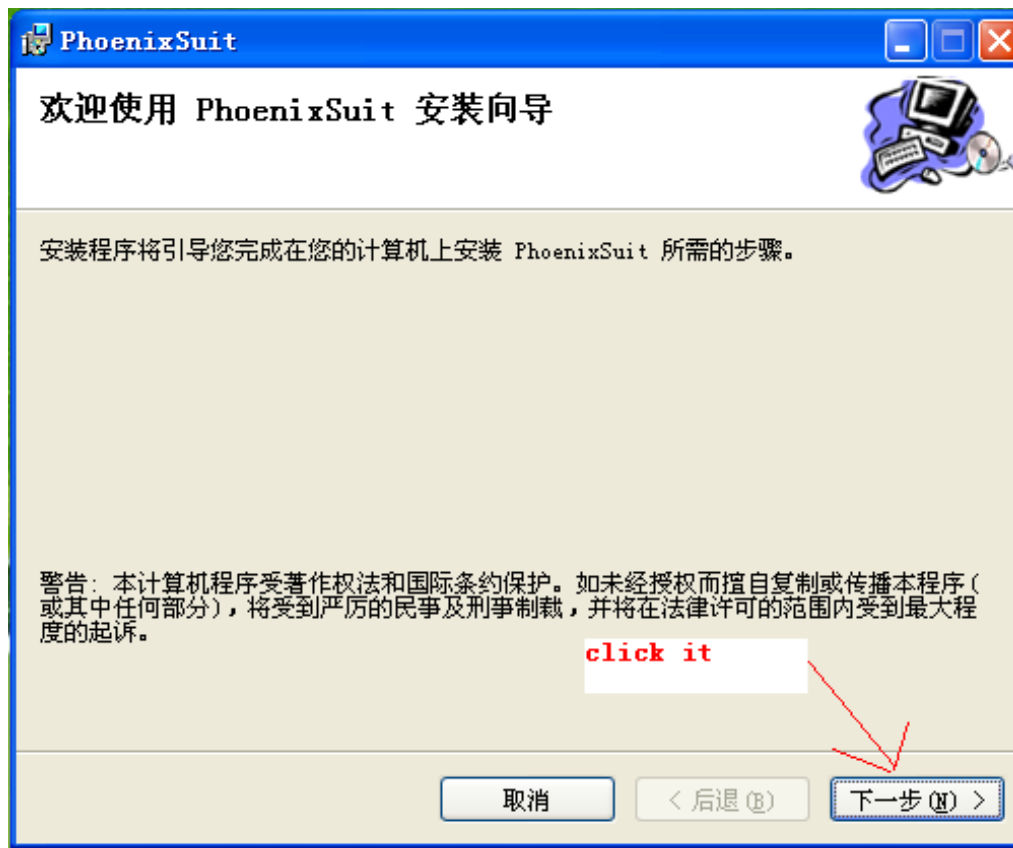

Quad core tablets flash tool. Pls see the following procedure for the tool installing.

1.0

Double click it

2.0

3.0

4.0

5.0

6.0